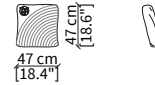

VFFC
Dimensioni: 47x47cm
Materiali: in tessuto o pelle con ricamo dedicato in rilievo
Size: 47x47cm
Materials: in fabric or leather with dedicated embroidery in relief.

GLAM COLLECTION
Cushions

CUSCINI / CUSHIONS

cod. VF08

Cuscino rotondo Ø47 cm / Round cushion Ø47 cm

cod. VF09

Cuscino 47x47 cm / Cushion 47x47 cm

cod. VF10

Cuscino 47x47 cm / Cushion 47x47 cm

cod. VF11

Cuscino 66x42 cm / Cushion 66x42 cm