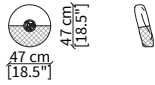

GLAM COLLECTION
Cushions

CUSCINI / CUSHIONS

cod. VF08

Cuscino rotondo Ø47 cm / Round cushion Ø47 cm