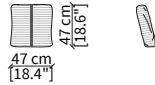

cod. VF09

Cuscino 47x47 cm / Cushion 47x47 cm