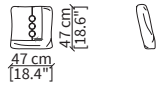

cod. VFUG

Cuscino con logo 47x47 cm / Cushion with logo 47x47 cm

cod. VFUP

Cuscino con logo 40x40 cm / Cushion with logo 40x47

cod. VFUM

Cuscino con logo 65x30 cm / Cushion with logo 65x30 cm

cod. VFC

Cuscino 47x47 cm / Cushion 47x47 cm

GLAM COLLECTION
Cushions

CUSCINI / CUSHIONS

cod. VF01

Cuscino 47x47 cm / Cushion 47x47 cm

cod. VF02

Cuscino 47x47 cm / Cushion 47x47 cm

cod. VF03

Cuscino 47x47 cm / Cushion 47x47 cm